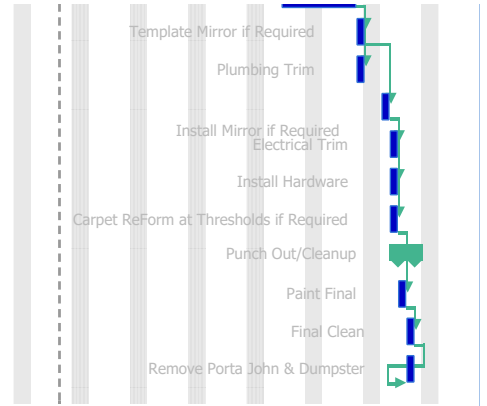

41	Template Mirror if Required	9/8/2017 Fri	1 day	9/8/2017 Fri	40
42	Plumbing Trim	9/8/2017 Fri	1 day	9/8/2017 Fri	40
44	Electrical Trim	9/12/2017 ...	1 day	9/12/2017 ...	43
45	Install Hardware	9/12/2017 ...	1 day	9/12/2017 ...	43
46	Carpet ReForm at Thresholds if Required	9/12/2017 ...	1 day	9/12/2017 ...	43
47	Punch Out/Cleanup	9/13/2017 ...	1 day	9/14/2017 ...	
48	Paint Final	9/13/2017 ...	1 day	9/13/2017 ...	46
49	Final Clean	9/14/2017 ...	1 day	9/14/2017 ...	48
50	Remove Porta John & Dumpster	9/14/2017 ...	1 day	9/14/2017 ...	49FS-1